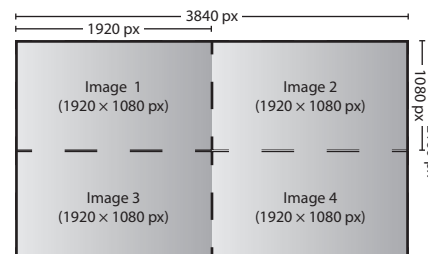

) LCD PANEL CONFIGURATION

Standard Panel Configuration: „Quadrant“ Mode