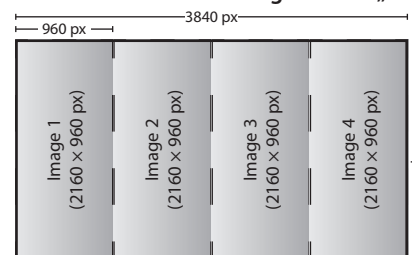

) TECHNICAL SPECIFICATIONS

Resolution:	3840 × 2160 Pixels
Active Screen Area:	1330.6 × 784.4 mm
Brightness:	500 cd/m ² (max.)
Contrast:	5000:1 (typ.)
Pixel Pitch:	0.3465 mm (H) × 0.3465 mm (V)
Polariser:	Anti Glare, Low Reflection, Hard Coating: 3H
Response Time:	6 ms
Colour Depth:	10 Bit
Frequency:	50/60 Hz
Viewing Angle:	176° / 176°
Input Connection:	4 × DVI Single Link (optional 2 × DVI Dual Link)
Backlight:	Direct-LED
Power Consumption:	360 Watt
Outline Dimensions:	1410.4 × 828.4 × 17.6 mm (WxHxD)
Weight:	approx. 75 kgs
Accessory:	IR Remote Control
Article Number:	17006

) LCD PANEL CONFIGURATION

Standard Panel Configuration: „Quadrant“ Mode

Alternative Panel Configuration: „Stripe“ Mode

) DRAWING

eyevis GmbH

Hundsschleestr. 23 • 72766 Reutlingen • Germany
Phone: + 49 (0) 7121 43303 - 0 • Fax: + 49 (0) 7121 43303 - 22
www.eyevis.de • info@eyevis.de