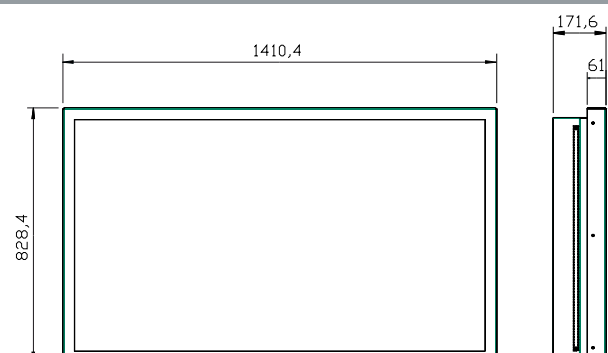

) TECHNICAL SPECIFICATIONS

Resolution:	3840 × 2160 Pixels
Active Screen Area:	1330.6 × 784.4 mm
Brightness:	500 cd/m ² (max.)
Contrast:	5000:1 (typ.)
Pixel Pitch:	0.3465 mm (H) × 0.3465 mm (V)
Polariser:	Anti Glare, Low Reflection, Hard Coating: 3H
Response Time:	6 ms
Colour Depth:	10 Bit
Frequency:	50/60 Hz
Viewing Angle:	176° / 176°
Input Connection:	4 × DVI Single Link (optional 2 × DVI Dual Link)
Backlight:	Direct-LED
Power Consumption:	360 Watt
Outline Dimensions:	1410.4 × 828.4 × 17.6 mm (WxHxD)
Weight:	approx. 75 kgs
Accessory:	IR Remote Control
Article Number:	17006

) LCD PANEL CONFIGURATION

Standard Panel Configuration: „Quadrant“ Mode

Alternative Panel Configuration: „Stripe“ Mode

) DRAWING

eyevis GmbH

Hundsschleestr. 23 • 72766 Reutlingen • Germany
Phone: + 49 (0) 7121 43303 - 0 • Fax: + 49 (0) 7121 43303 - 22
www.eyevis.de • info@eyevis.de